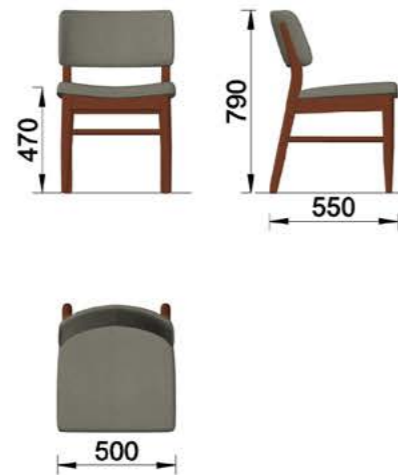

DANCE CONSOLE-

DANCE TV UNIT-

DANCE TABLE-

DANCE COFFEE TABLE-

DANCE BOOKCASE-

DANCE CHAIR-

DANCE SET

4-SEATER MODULE			3-SEATER MODULE			UPHOLSTERED ARM 3' SEATER			ARMCHAIR		
W	D	H	W	D	H	W	D	H	W	D	H
256 cm	105 cm	76 cm	400 cm	105 cm	76 cm	250 cm	105 cm	76 cm	75 cm	100 cm	76 cm
UPHOLSTERED ARM 4' SEATER			3' SEATER WITH SIDE TABLE ARM			LONG 4' SEATER					
W	D	H	W	D	H	W	D	H			
395 cm	128 cm	76 cm	262 cm	105 cm	76 cm	356 cm	105 cm	76 cm			