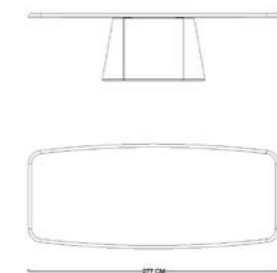

LUNA TABLE-