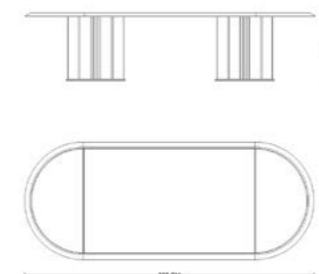

Bera table is a powerful design statement that draws attention with its sculptural leg structure and sophisticated top surface texture. Its black marble patterned surface reflects elegance with gold vein effects; while solid leg details reinforce the sense of balance and solidity.

BERA TABLE-