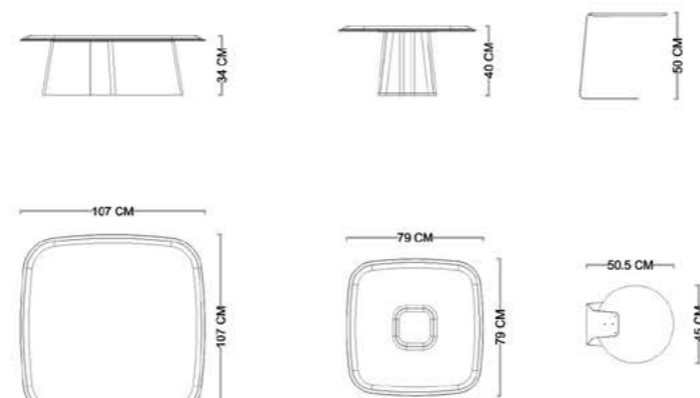

VERA TV UNIT-

VERA TABLE-

VERA BOOKCASE-

VERA COFFEE TABLE-

VERA CHAIR-

VERA SET

4-SEATER MODULE			3-SEATER MODULE			ARMCHAIR		
W	D	H	W	D	H	W	D	H
281 cm	102 cm	78 cm	241 cm	102 cm	78 cm	88 cm	81 cm	78 cm

TIMELESS COMFORT
MODERN DESIGN.