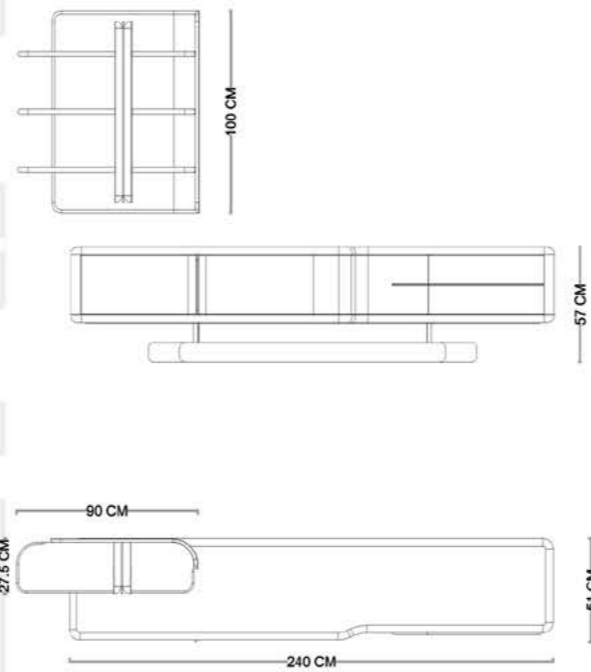

VERA TV UNIT-

VERA TABLE-

VERA BOOKCASE-

VERA COFFEE TABLE-

VERA CHAIR-

VERA SET

4-SEATER MODULE			3-SEATER MODULE			ARMCHAIR		
W	D	H	W	D	H	W	D	H
281 cm	102 cm	78 cm	241 cm	102 cm	78 cm	88 cm	81 cm	78 cm

TIMELESS COMFORT
MODERN DESIGN.