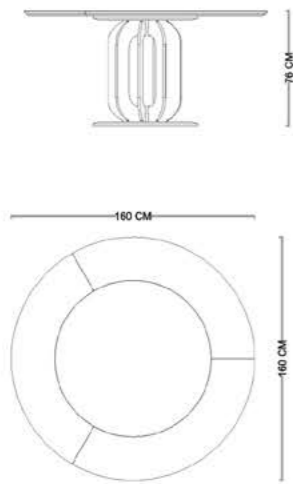

NOVA TABLE-