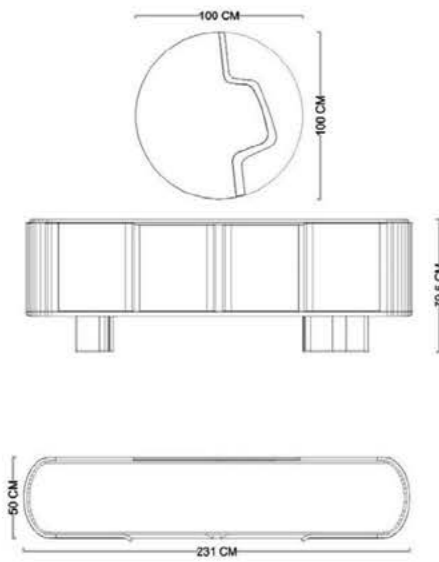

restlife[®]
UNIQUE FURNITURE

GUSTO CONSOLE-

GUSTO TABLE-

GUSTO TV UNIT-

GUSTO COFFEE TABLE-

GUSTO CHAIR-

GUSTO BOOKCASE -

GUSTO SET								
STANDARD 3-SEATER			UPHOLSTERED ARM 3-SEATER			ARMCHAIR		
								
W	D	H	W	D	H	W	D	H
243 cm	95 cm	71 cm	239 cm	95 cm	71 cm	90 cm	80 cm	84 cm
STANDARD 4-SEATER			RELAX 4-SEATER					
								
W	D	H	W	D	H			
364 cm	95 cm	71 cm	364 cm	158 cm	71 cm			