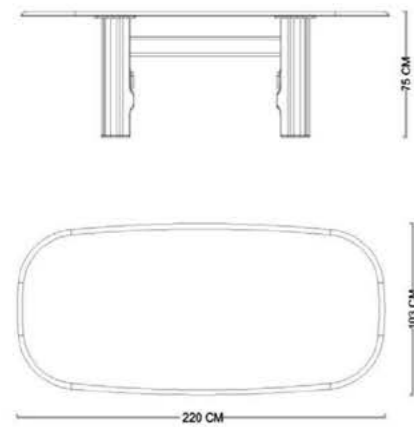

restlife[®]
UNIQUE FURNITURE

GUSTO CONSOLE-

GUSTO TABLE-

GUSTO TV UNIT-

GUSTO COFFEE TABLE-

GUSTO CHAIR-

GUSTO BOOKCASE -

GUSTO SET								
STANDARD 3-SEATER			UPHOLSTERED ARM 3-SEATER			ARMCHAIR		
								
W	D	H	W	D	H	W	D	H
243 cm	95 cm	71 cm	239 cm	95 cm	71 cm	90 cm	80 cm	84 cm
STANDARD 4-SEATER			RELAX 4-SEATER					
								
W	D	H	W	D	H			
364 cm	95 cm	71 cm	364 cm	158 cm	71 cm			