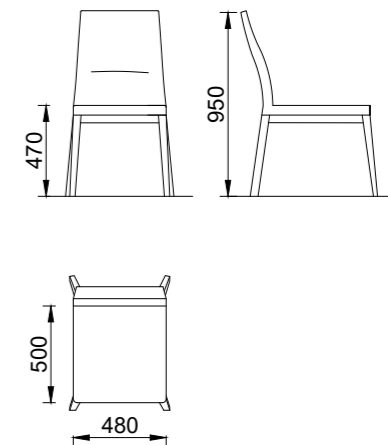

MAX

TABLE

Max Table instantly adds character to the space with its sculptural leg and wide table structure. This design, formed by the bold combination of geometric forms, offers a unique focal point for modern living spaces. Functional, aesthetic and timeless.

MAX CHAIR-