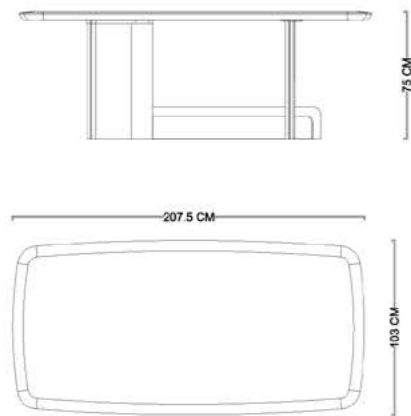

AURA TABLE-

AURA COFFEE TABLE-