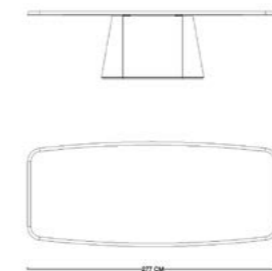

ROYAL TABLE-