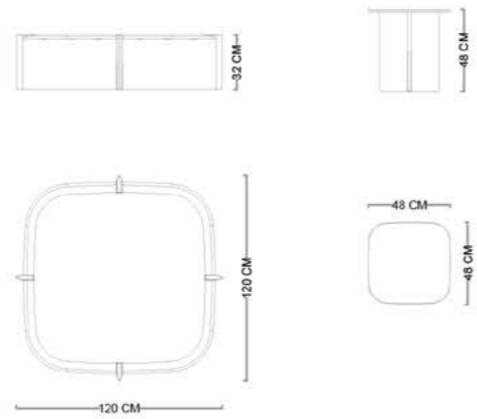

SIESTA COFFEE TABLE-