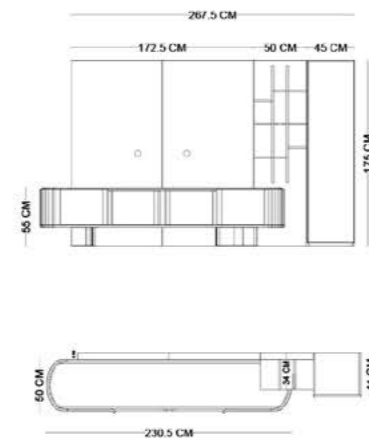

restlife[®]
UNIQUE FURNITURE

GUSTO CONSOLE-

GUSTO TABLE-

GUSTO TV UNIT-

GUSTO COFFEE TABLE-

GUSTO CHAIR-

GUSTO BOOKCASE -

GUSTO SET								
STANDARD 3-SEATER			UPHOLSTERED ARM 3-SEATER			ARMCHAIR		
								
W	D	H	W	D	H	W	D	H
243 cm	95 cm	71 cm	239 cm	95 cm	71 cm	90 cm	80 cm	84 cm
STANDARD 4-SEATER			RELAX 4-SEATER					
								
W	D	H	W	D	H			
364 cm	95 cm	71 cm	364 cm	158 cm	71 cm			