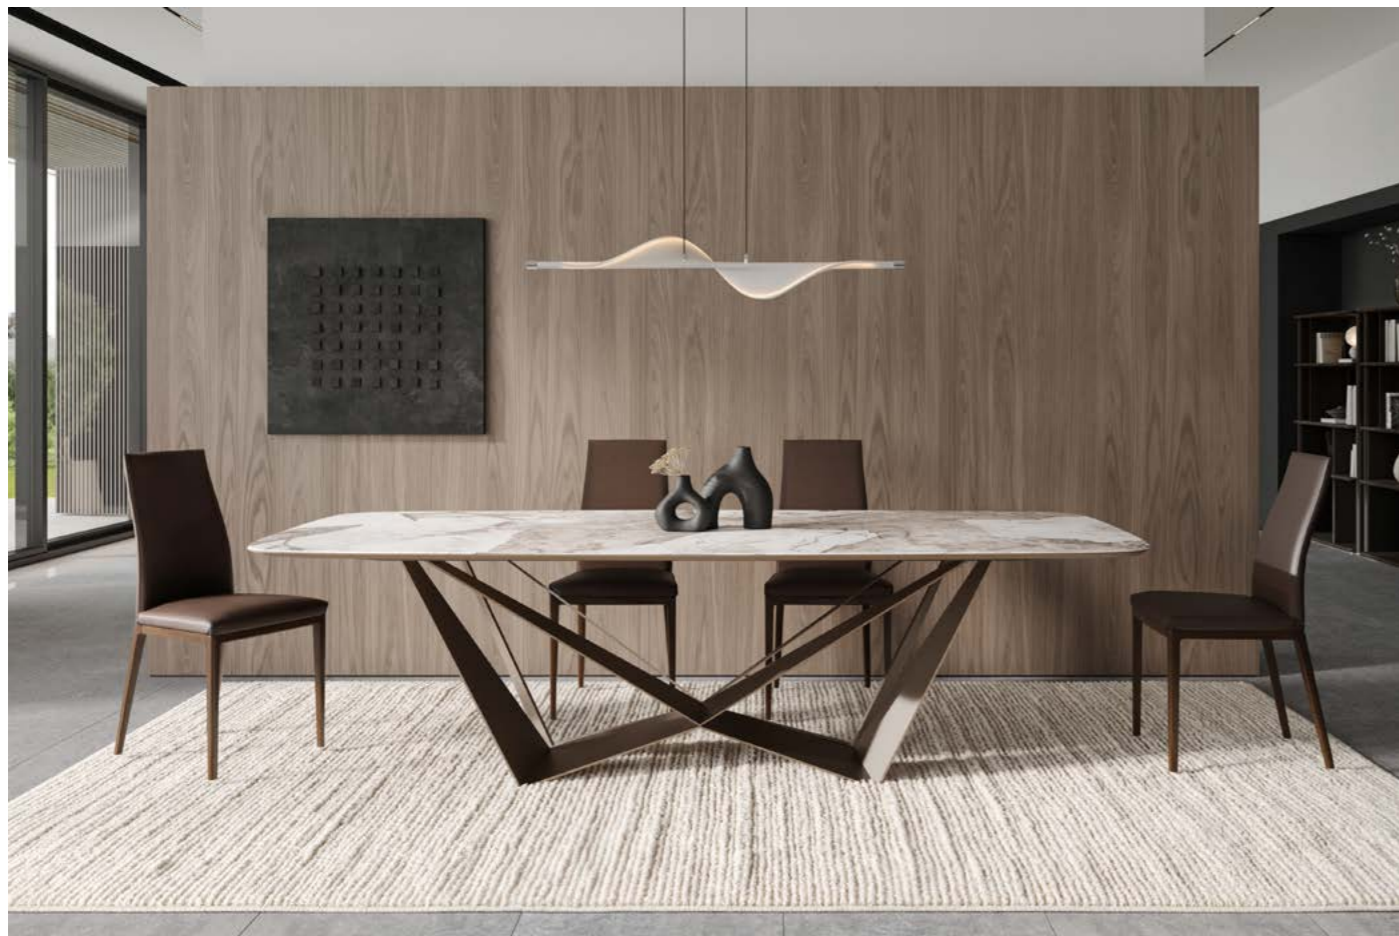

LUNA TABLE-

MAX

TABLE

Max Table instantly adds character to the space with its sculptural leg and wide table structure. This design, formed by the bold combination of geometric forms, offers a unique focal point for modern living spaces. Functional, aesthetic and timeless.