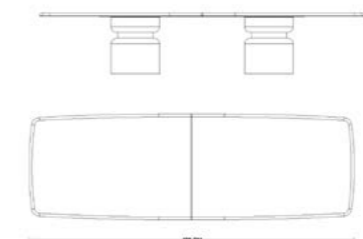

DUBAI TABLE-

INFINITY TABLE

An infinite line, a sharp stance.

The Infinity Table is the reflection of modern art in living spaces with its sculptural leg structure and marble textured top. Dynamic forms meet elegant details. Designed for those looking for a strong character and a sophisticated stance.