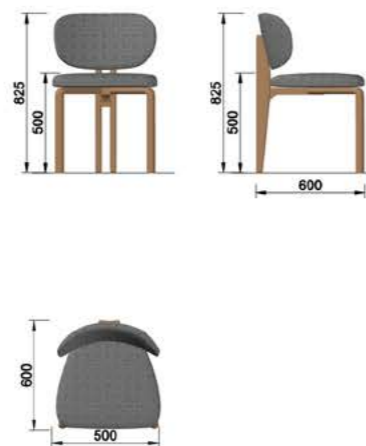

restlife[®]
UNIQUE FURNITURE

GUSTO CONSOLE-

GUSTO TABLE-

GUSTO TV UNIT-

GUSTO COFFEE TABLE-

GUSTO CHAIR-

GUSTO BOOKCASE -

GUSTO SET								
STANDARD 3-SEATER			UPHOLSTERED ARM 3-SEATER			ARMCHAIR		
								
W	D	H	W	D	H	W	D	H
243 cm	95 cm	71 cm	239 cm	95 cm	71 cm	90 cm	80 cm	84 cm
STANDARD 4-SEATER			RELAX 4-SEATER					
								
W	D	H	W	D	H			
364 cm	95 cm	71 cm	364 cm	158 cm	71 cm			