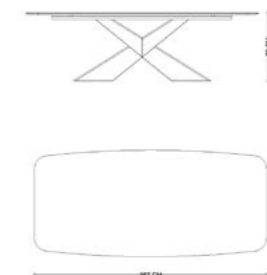

INFINITY TABLE-