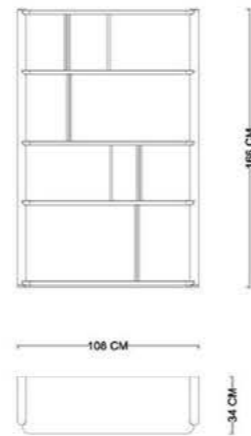

restlife[®]
UNIQUE FURNITURE

GUSTO CONSOLE-

GUSTO TABLE-

GUSTO TV UNIT-

GUSTO COFFEE TABLE-

GUSTO CHAIR-

GUSTO BOOKCASE -

GUSTO SET								
STANDARD 3-SEATER			UPHOLSTERED ARM 3-SEATER			ARMCHAIR		
								
W	D	H	W	D	H	W	D	H
243 cm	95 cm	71 cm	239 cm	95 cm	71 cm	90 cm	80 cm	84 cm
STANDARD 4-SEATER			RELAX 4-SEATER					
								
W	D	H	W	D	H			
364 cm	95 cm	71 cm	364 cm	158 cm	71 cm			