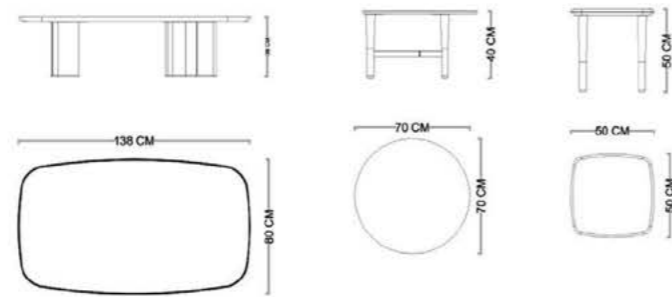

restlife[®]
UNIQUE FURNITURE

GUSTO CONSOLE-

GUSTO TABLE-

GUSTO TV UNIT-

GUSTO COFFEE TABLE-

GUSTO CHAIR-

GUSTO BOOKCASE -

GUSTO SET								
STANDARD 3-SEATER			UPHOLSTERED ARM 3-SEATER			ARMCHAIR		
								
W	D	H	W	D	H	W	D	H
243 cm	95 cm	71 cm	239 cm	95 cm	71 cm	90 cm	80 cm	84 cm
STANDARD 4-SEATER			RELAX 4-SEATER					
								
W	D	H	W	D	H			
364 cm	95 cm	71 cm	364 cm	158 cm	71 cm			