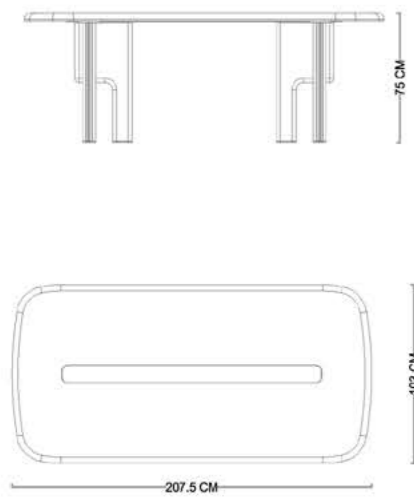

VERA TV UNIT-

VERA TABLE-

VERA BOOKCASE-

VERA COFFEE TABLE-

VERA CHAIR-

VERA SET

4-SEATER MODULE			3-SEATER MODULE			ARMCHAIR		
W	D	H	W	D	H	W	D	H
281 cm	102 cm	78 cm	241 cm	102 cm	78 cm	88 cm	81 cm	78 cm

TIMELESS COMFORT
MODERN DESIGN.