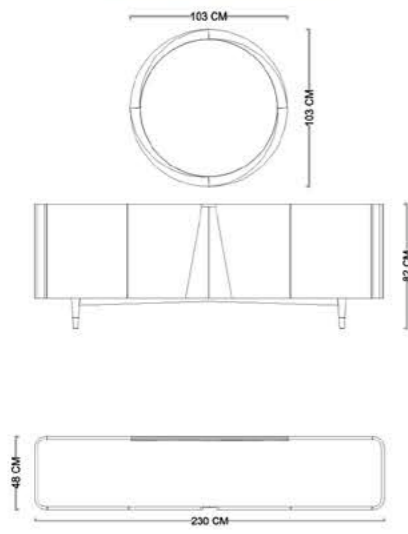

NOVA

NOVA SET

4-SEATER MODULE			3-SEATER MODULE			ARMCHAIR		
W	D	H	W	D	H	W	D	H
274 cm	100 cm	74 cm	234 cm	100 cm	74 cm	110 cm	100 cm	74 cm