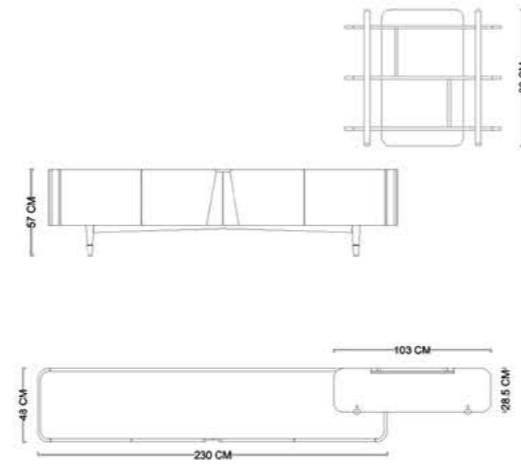

NOVA

NOVA SET

4-SEATER MODULE			3-SEATER MODULE			ARMCHAIR		
W	D	H	W	D	H	W	D	H
274 cm	100 cm	74 cm	234 cm	100 cm	74 cm	110 cm	100 cm	74 cm