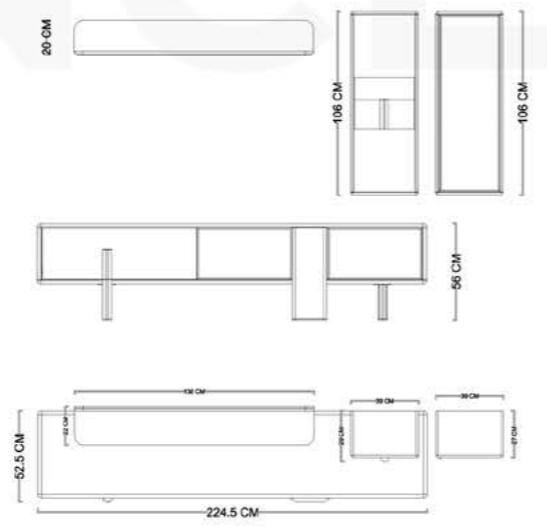

DANCE CONSOLE-

DANCE TV UNIT-

DANCE TABLE-

DANCE COFFEE TABLE-

DANCE BOOKCASE-

DANCE CHAIR-

DANCE SET

4-SEATER MODULE			3-SEATER MODULE			UPHOLSTERED ARM 3' SEATER			ARMCHAIR		
W	D	H	W	D	H	W	D	H	W	D	H
256 cm	105 cm	76 cm	400 cm	105 cm	76 cm	250 cm	105 cm	76 cm	75 cm	100 cm	76 cm
UPHOLSTERED ARM 4' SEATER			3' SEATER WITH SIDE TABLE ARM			LONG 4' SEATER					
W	D	H	W	D	H	W	D	H			
395 cm	128 cm	76 cm	262 cm	105 cm	76 cm	356 cm	105 cm	76 cm			