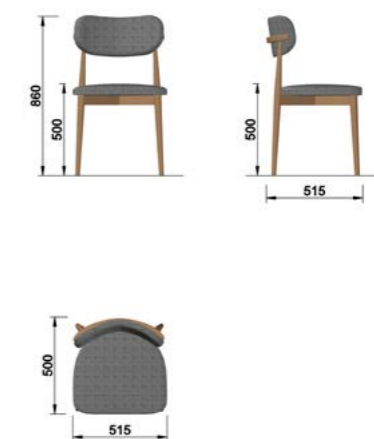

ROYAL CHAIR-