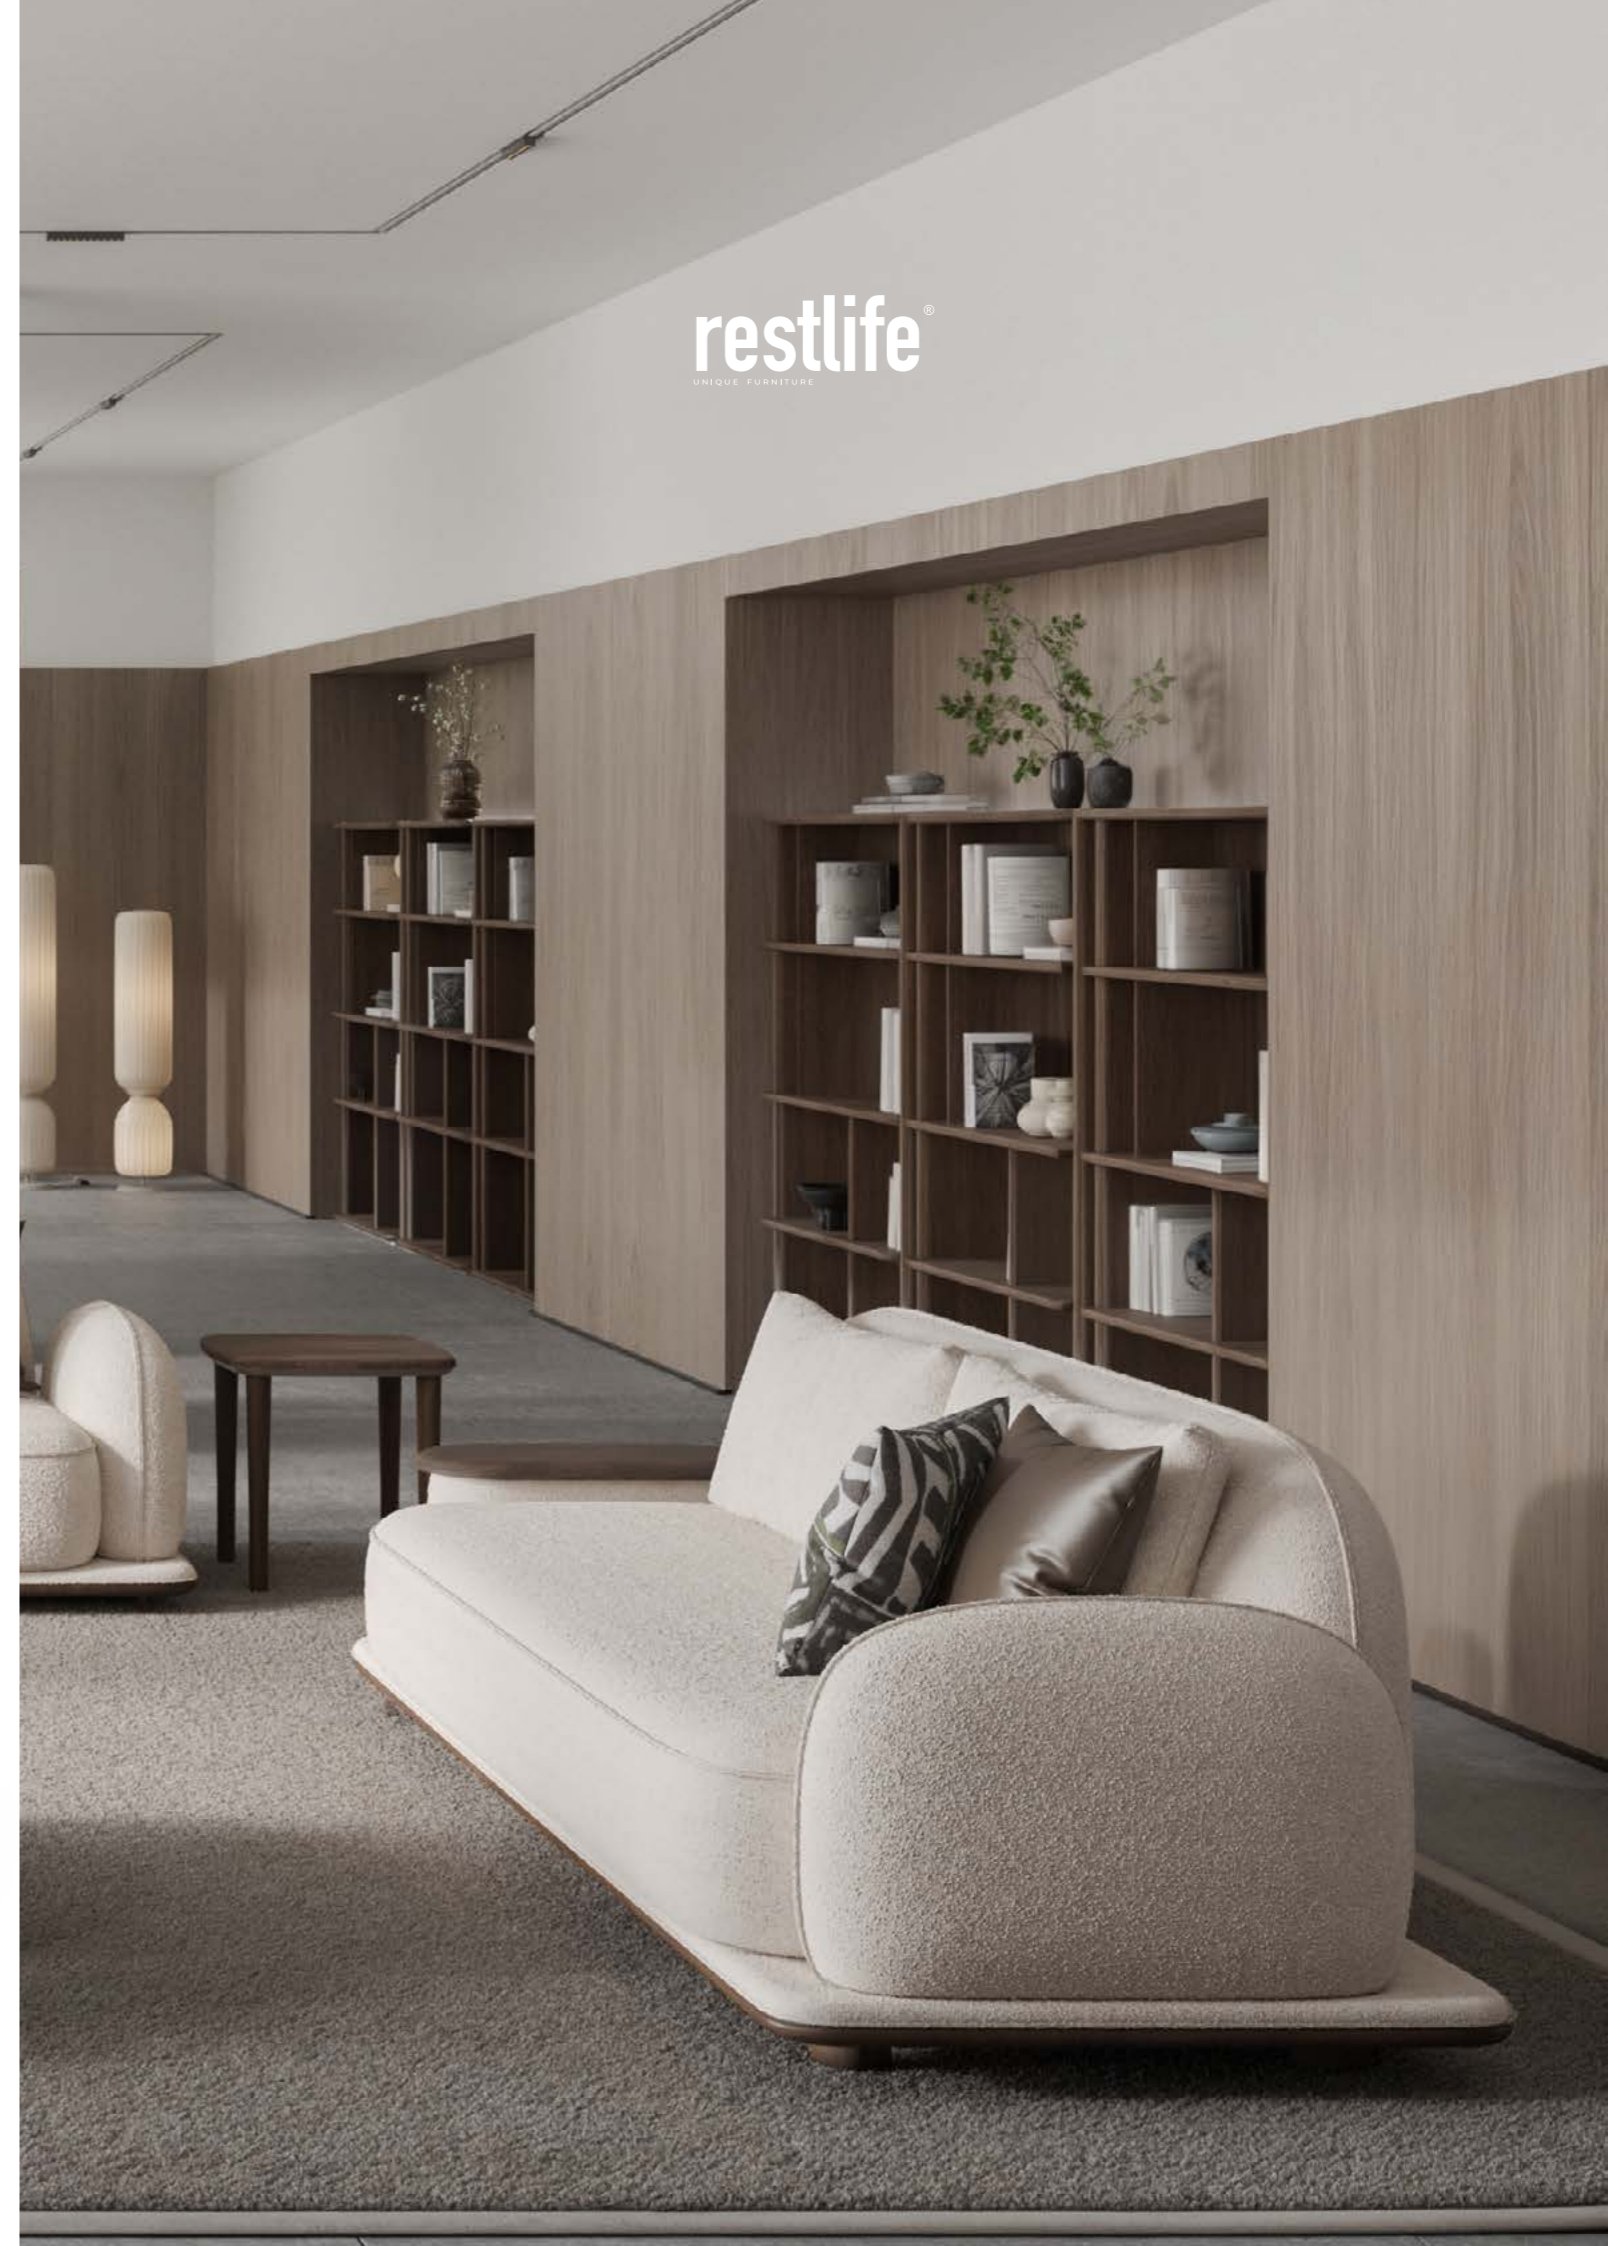

restlife[®]
UNIQUE FURNITURE

S O F A S E T

GUSTO

Gusto sofa set, with its soft form language and natural textures, surrounds living spaces with elegance. You will feel comfort in every sitting and aesthetics in every detail.