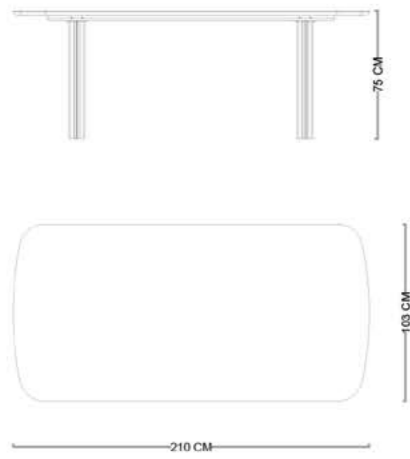

SIESTA TABLE-