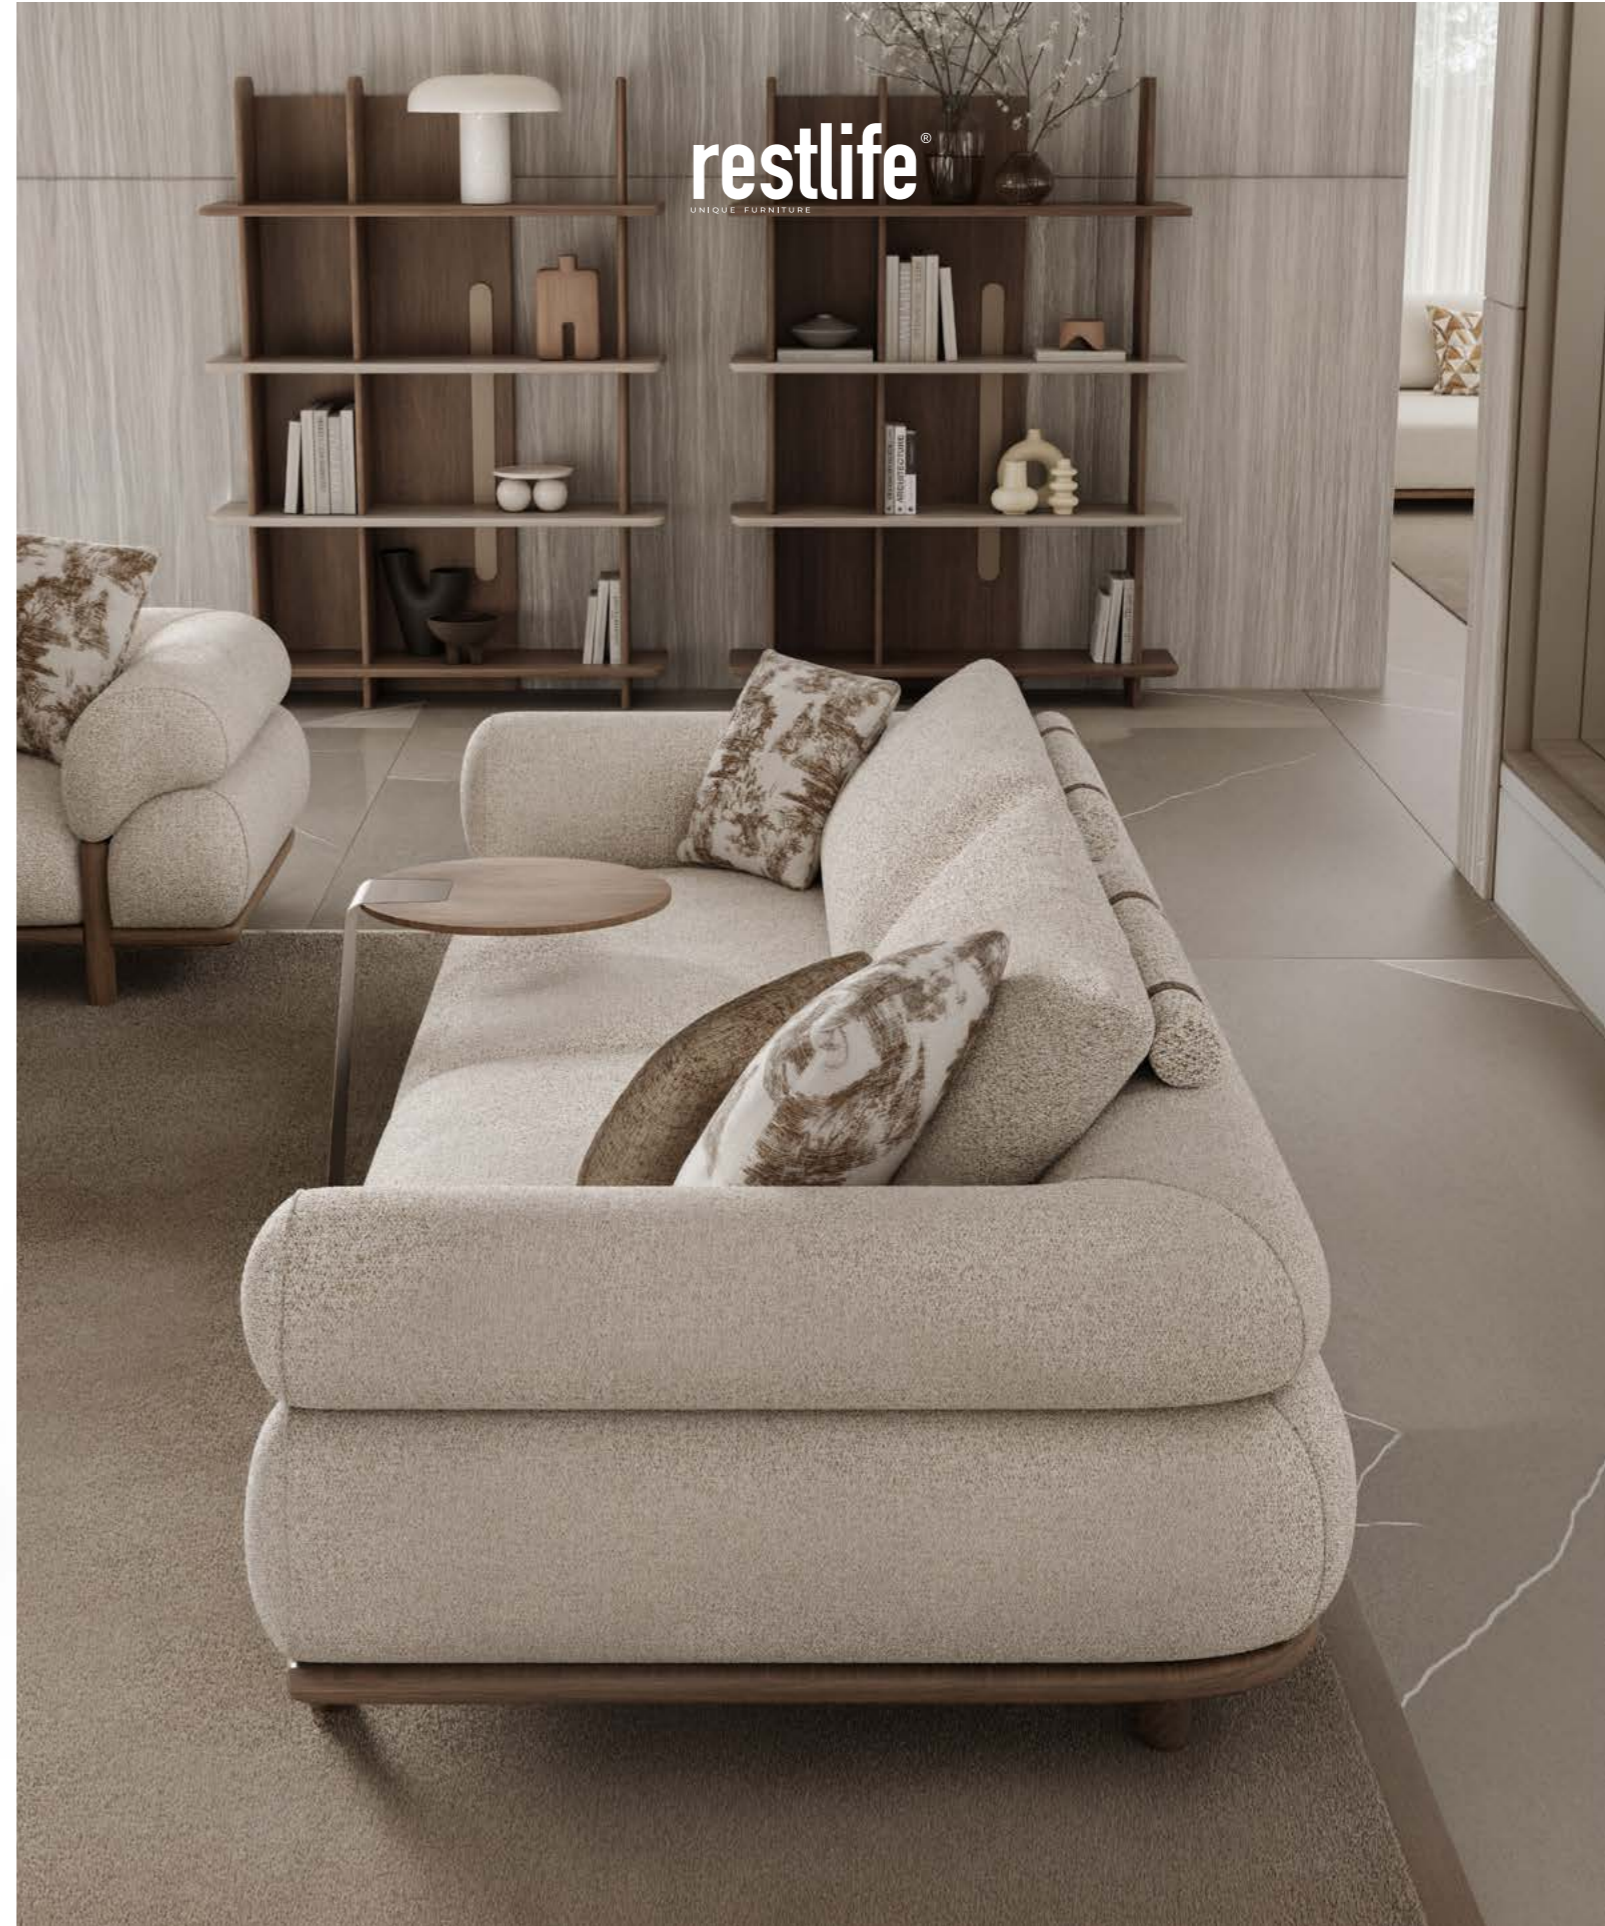

restlife[®]
UNIQUE FURNITURE

S O F A S E T
VERA

Vera sofa set adds a calm elegance to your living space with its soft lines, comfort-oriented design and natural tones. Its elegant form enriched with wooden details highlights comfort with its wide seating areas.