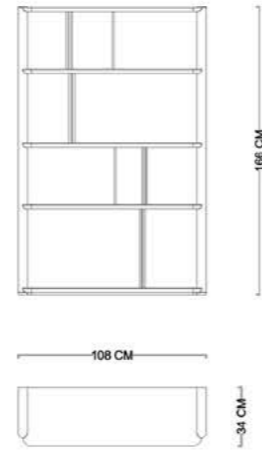

DANCE CONSOLE-

DANCE TV UNIT-

DANCE TABLE-

DANCE COFFEE TABLE-

DANCE BOOKCASE-

DANCE CHAIR-

DANCE SET

4-SEATER MODULE			3-SEATER MODULE			UPHOLSTERED ARM 3' SEATER			ARMCHAIR		
W	D	H	W	D	H	W	D	H	W	D	H
256 cm	105 cm	76 cm	400 cm	105 cm	76 cm	250 cm	105 cm	76 cm	75 cm	100 cm	76 cm
UPHOLSTERED ARM 4' SEATER			3' SEATER WITH SIDE TABLE ARM			LONG 4' SEATER					
W	D	H	W	D	H	W	D	H			
395 cm	128 cm	76 cm	262 cm	105 cm	76 cm	356 cm	105 cm	76 cm			