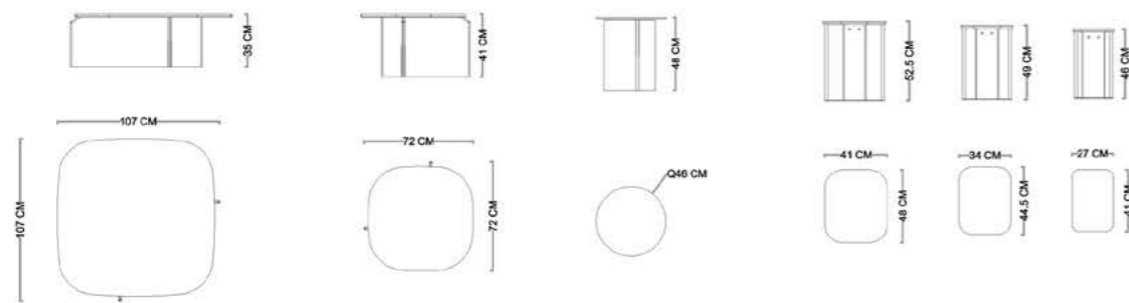

NOVA COFFEE TABLE-

NOVA CHAIR-