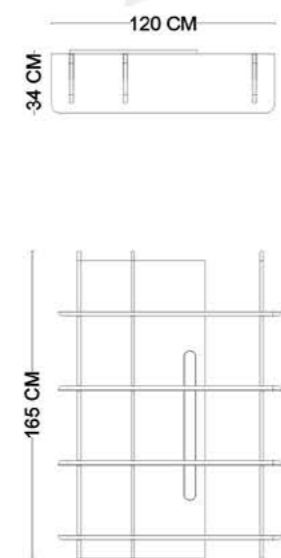

VERA TV UNIT-

VERA TABLE-

VERA BOOKCASE-

VERA COFFEE TABLE-

VERA CHAIR-

VERA SET

4-SEATER MODULE			3-SEATER MODULE			ARMCHAIR		
W	D	H	W	D	H	W	D	H
281 cm	102 cm	78 cm	241 cm	102 cm	78 cm	88 cm	81 cm	78 cm

TIMELESS COMFORT
MODERN DESIGN.