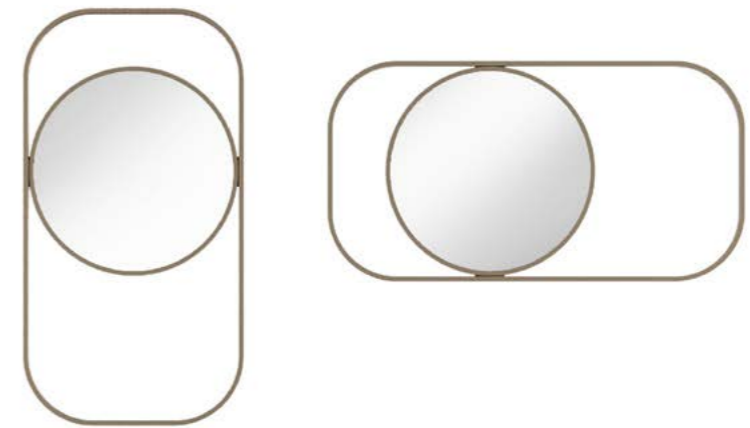

ELEGANT NATURALNESS,
NATURAL DESIGN.

VERA

Elegance inspired by nature...

Vera dining room combines the warm texture of wood with modern lines. Its finely detailed table and chairs offer sophisticated comfort with their soft fabrics, while adding a natural atmosphere to your space.