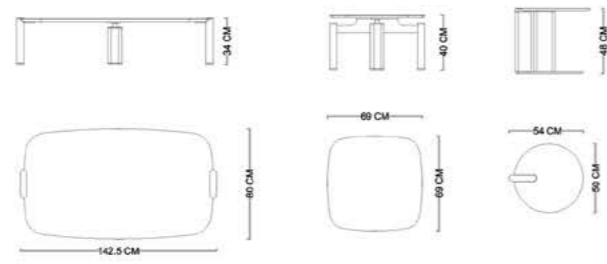

DANCE CONSOLE-

DANCE TV UNIT-

DANCE TABLE-

DANCE COFFEE TABLE-

DANCE BOOKCASE-

DANCE CHAIR-

DANCE SET

4-SEATER MODULE			3-SEATER MODULE			UPHOLSTERED ARM 3' SEATER			ARMCHAIR		
W	D	H	W	D	H	W	D	H	W	D	H
256 cm	105 cm	76 cm	400 cm	105 cm	76 cm	250 cm	105 cm	76 cm	75 cm	100 cm	76 cm
UPHOLSTERED ARM 4' SEATER			3' SEATER WITH SIDE TABLE ARM			LONG 4' SEATER					
W	D	H	W	D	H	W	D	H			
395 cm	128 cm	76 cm	262 cm	105 cm	76 cm	356 cm	105 cm	76 cm			