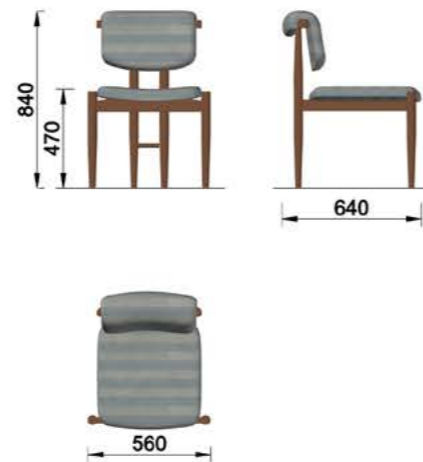

SIESTA TV UNIT

SIESTA CONSOLE-

SIESTA TV UNIT-

SIESTA TABLE-

SIESTA COFFEE TABLE-

SIESTA TV UNIT-

SIESTA CHAIR-

SIESTA SET

4-SEATER MODULE			3-SEATER MODULE			ARMCHAIR		
W	D	H	W	D	H	W	D	H
313 cm	100 cm	75 cm	233 cm	100 cm	75 cm	82 cm	82 cm	76 cm

PALAZZO

Soft curves, sculpted wooden forms, and subtle stone touches come together to create a dining experience defined by harmony and sophistication