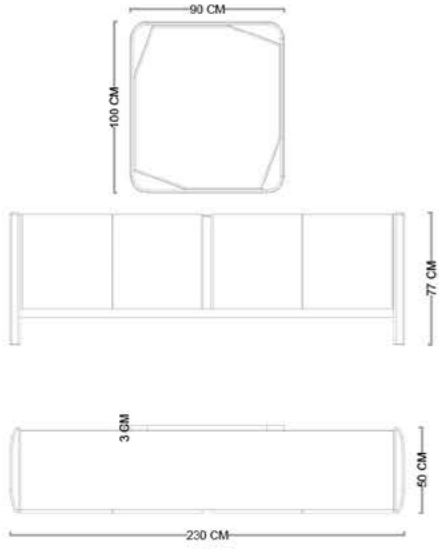

SIESTA COFFEE TABLE-

SIESTA SET

4-SEATER MODULE			3-SEATER MODULE			ARMCHAIR		
W	D	H	W	D	H	W	D	H
313 cm	100 cm	75 cm	233 cm	100 cm	75 cm	82 cm	82 cm	76 cm