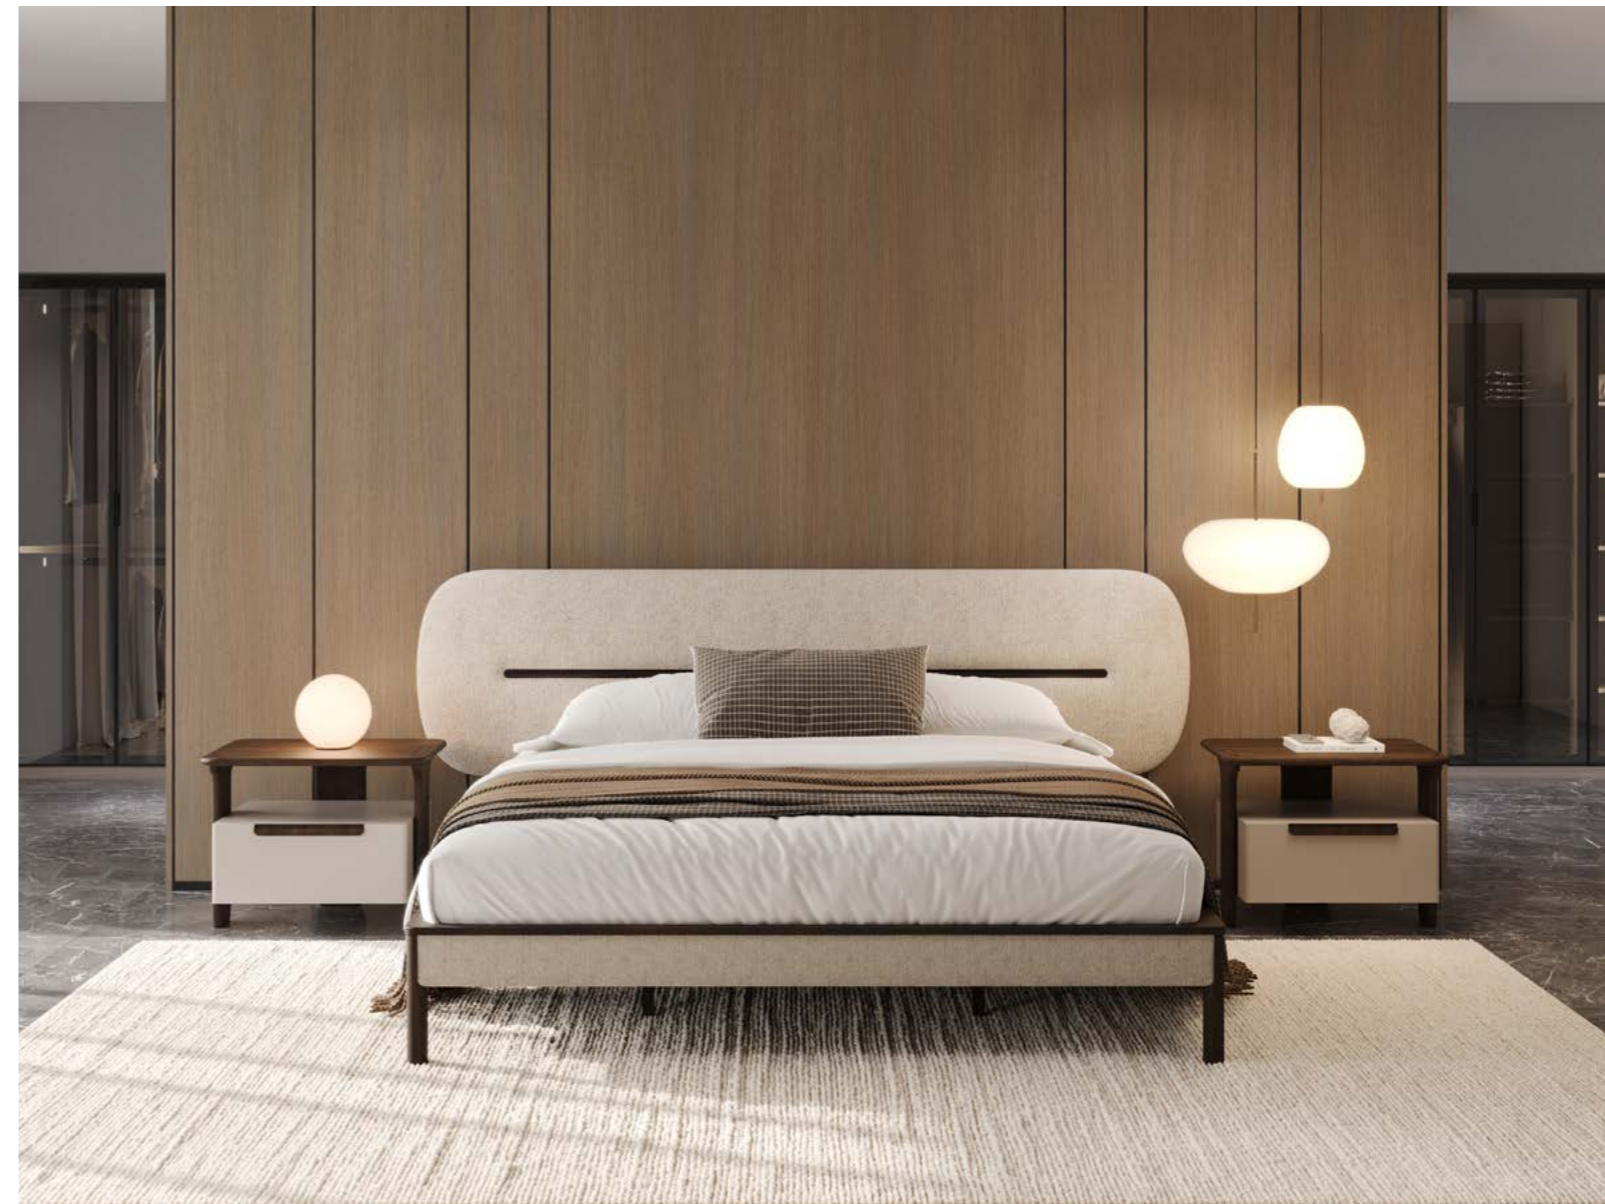

TIMELESS COMFORT
MODERN DESIGN.

NAPOLI

Napoli Bedroom brings refined simplicity into modern living. Soft textures, warm wood tones, and balanced proportions create a peaceful atmosphere where comfort meets timeless elegance.