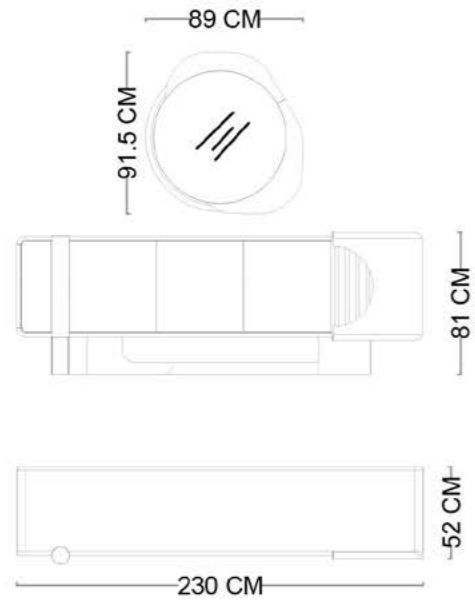

PALAZZO COFFEE TABLE-

PALAZZO BOOKCASE-

PALAZZO CHAIR-

PALAZZO

PALAZZO SET - MODULES

120 CM FABRIC ARM MODULE			120 CM WOODEN ARM MODULE			MIDDLE MODULE		
W	D	H	W	D	H	W	D	H
120 cm	99 cm	81 cm	120 cm	99 cm	81 cm	90 cm	99 cm	81 cm
CORNER MODULE			ARMCHAIR			LOUNGE MODULE		
W	D	H	W	D	H	W	D	H
128 cm	128 cm	81 cm	70 cm	90 cm	80 cm	150 cm	117 cm	81 cm