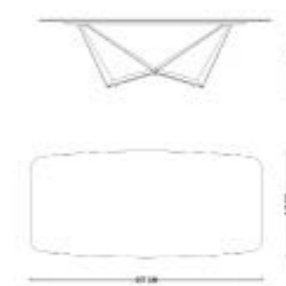

MAX

TABLE

Max Table instantly adds character to the space with its sculptural leg and wide table structure. This design, formed by the bold combination of geometric forms, offers a unique focal point for modern living spaces. Functional, aesthetic and timeless.

MAX TABLE-