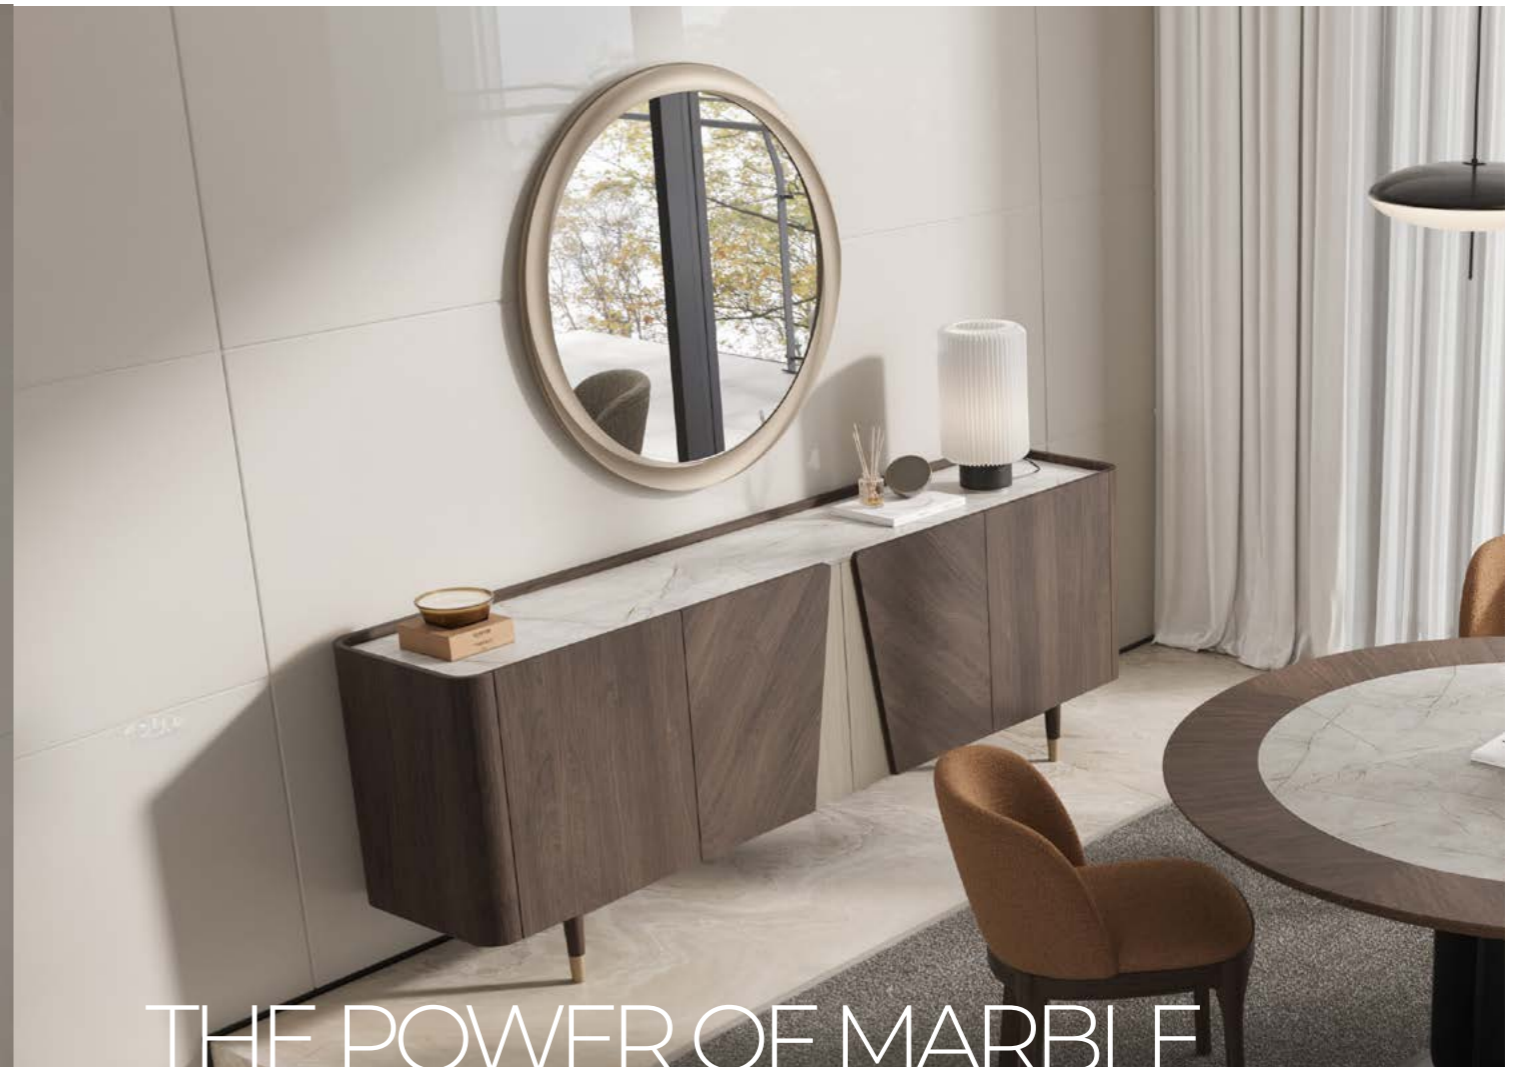

DINING ROOM

NOVA

Nova dining room represents balance and harmony in design with its perfect combination of round table form and natural stone surface. It adds both modernity and rhythmic aesthetics to your space.

NOVA DINING ROOM

THE POWER OF MARBLE
IS BALANCED WITH THE
WARMTH OF WOOD.

restlife®
UNIQUE FURNITURE