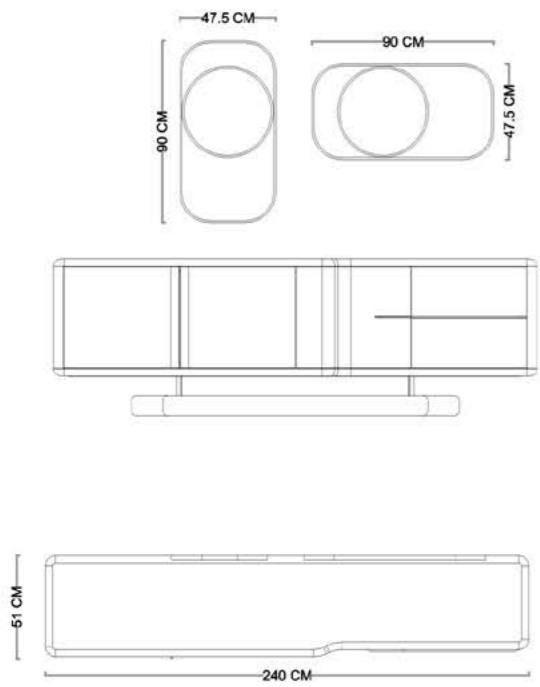

VERA TV UNIT-

VERA TABLE-

VERA BOOKCASE-

VERA COFFEE TABLE-

VERA CHAIR-

VERA SET

4-SEATER MODULE			3-SEATER MODULE			ARMCHAIR		
W	D	H	W	D	H	W	D	H
281 cm	102 cm	78 cm	241 cm	102 cm	78 cm	88 cm	81 cm	78 cm

TIMELESS COMFORT
MODERN DESIGN.