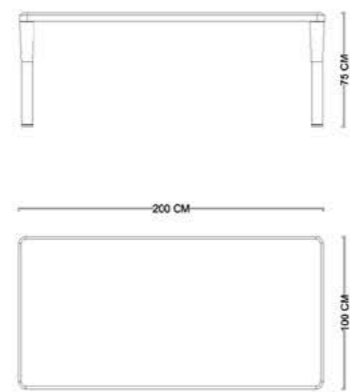

NOVA TABLE-