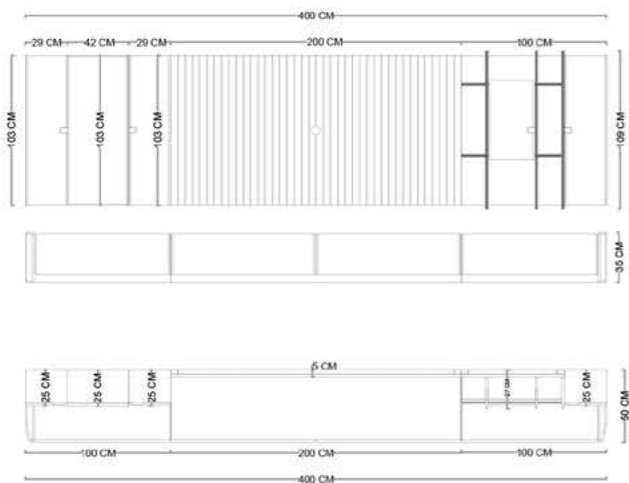

SIESTA TV UNIT-