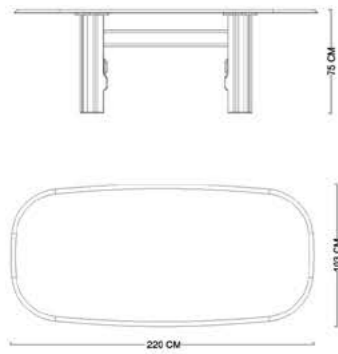

DANCE CONSOLE-

DANCE TV UNIT-

DANCE TABLE-

DANCE COFFEE TABLE-

DANCE BOOKCASE-

DANCE CHAIR-

DANCE SET

4-SEATER MODULE			3-SEATER MODULE			UPHOLSTERED ARM 3' SEATER			ARMCHAIR		
W	D	H	W	D	H	W	D	H	W	D	H
256 cm	105 cm	76 cm	400 cm	105 cm	76 cm	250 cm	105 cm	76 cm	75 cm	100 cm	76 cm
UPHOLSTERED ARM 4' SEATER			3' SEATER WITH SIDE TABLE ARM			LONG 4' SEATER					
W	D	H	W	D	H	W	D	H			
395 cm	128 cm	76 cm	262 cm	105 cm	76 cm	356 cm	105 cm	76 cm			