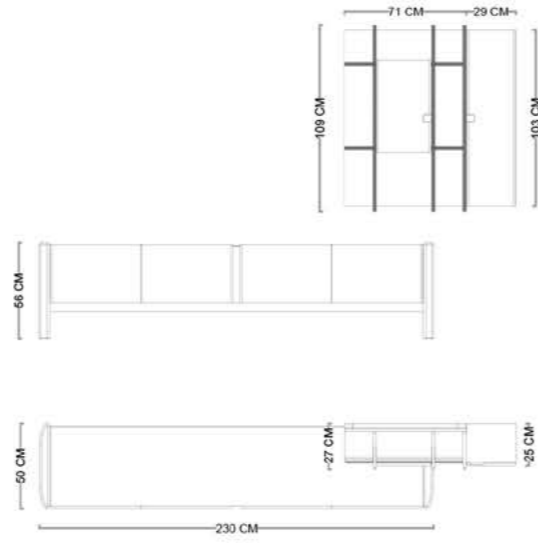

SIESTA COFFEE TABLE-

SIESTA SET

4-SEATER MODULE			3-SEATER MODULE			ARMCHAIR		
W	D	H	W	D	H	W	D	H
313 cm	100 cm	75 cm	233 cm	100 cm	75 cm	82 cm	82 cm	76 cm