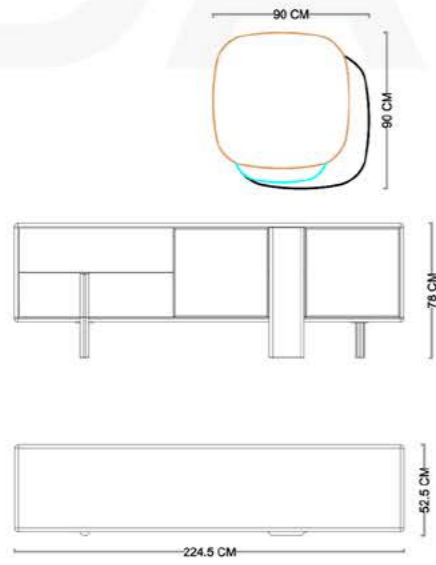

DANCE CONSOLE-

DANCE TV UNIT-

DANCE TABLE-

DANCE COFFEE TABLE-

DANCE BOOKCASE-

DANCE CHAIR-

DANCE SET

4-SEATER MODULE			3-SEATER MODULE			UPHOLSTERED ARM 3' SEATER			ARMCHAIR		
W	D	H	W	D	H	W	D	H	W	D	H
256 cm	105 cm	76 cm	400 cm	105 cm	76 cm	250 cm	105 cm	76 cm	75 cm	100 cm	76 cm
UPHOLSTERED ARM 4' SEATER			3' SEATER WITH SIDE TABLE ARM			LONG 4' SEATER					
W	D	H	W	D	H	W	D	H			
395 cm	128 cm	76 cm	262 cm	105 cm	76 cm	356 cm	105 cm	76 cm			